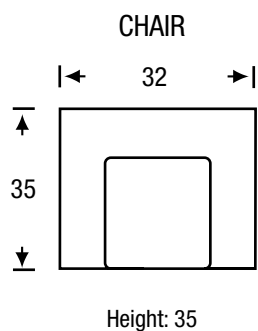

Legacy
LEATHER

Trend Chair Collection

Furniture design in the light of innovation

Trend

Seat Depth	20
Seat Height	19
Arm Height	24

All measurements are approximate, sizes may vary

The Campio Group Fine Leather Furniture
180 New Huntington Rd., Unit 2,
Woodbridge, ON, L4H 0P5
Tel: 905.850.6636 • Fax: 905.850.6640