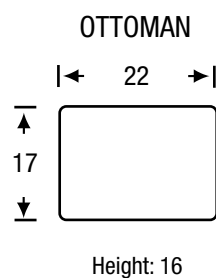

Legacy
LEATHER

Trend Chair Collection

Furniture design in the light of innovation

Trend

Seat Depth	20
Seat Height	19
Arm Height	24

All measurements are approximate, sizes may vary

The Campio Group Fine Leather Furniture
180 New Huntington Rd., Unit 2,
Woodbridge, ON, L4H 0P5
Tel: 905.850.6636 • Fax: 905.850.6640